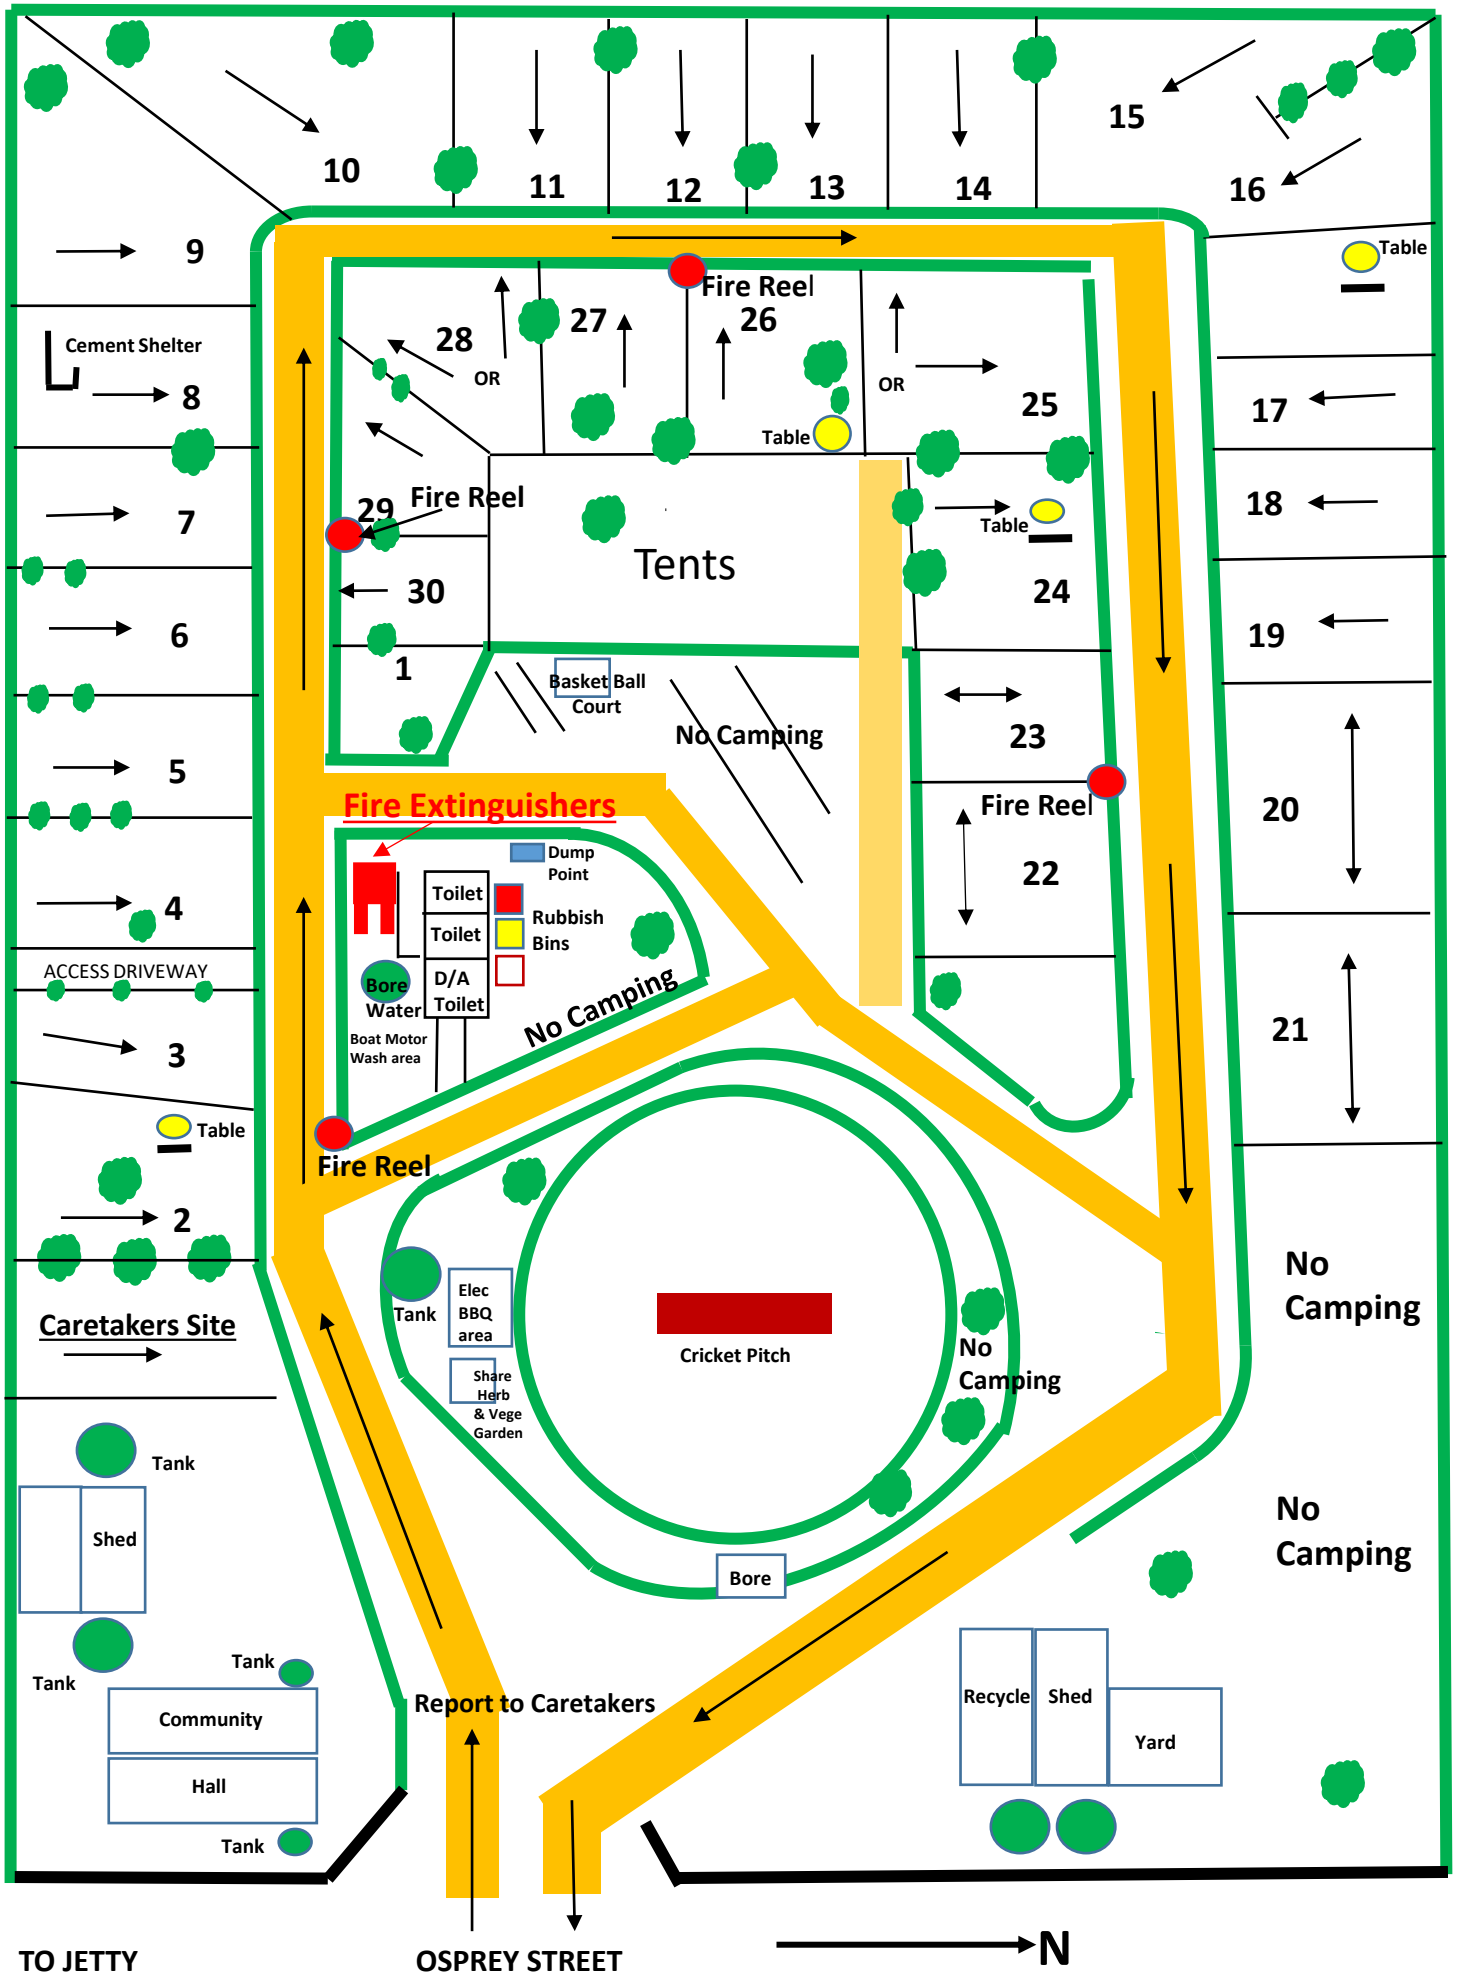

PORT JULIA BUSH CAMPING GROUND

TO JETTY

OSPREY STREET

N